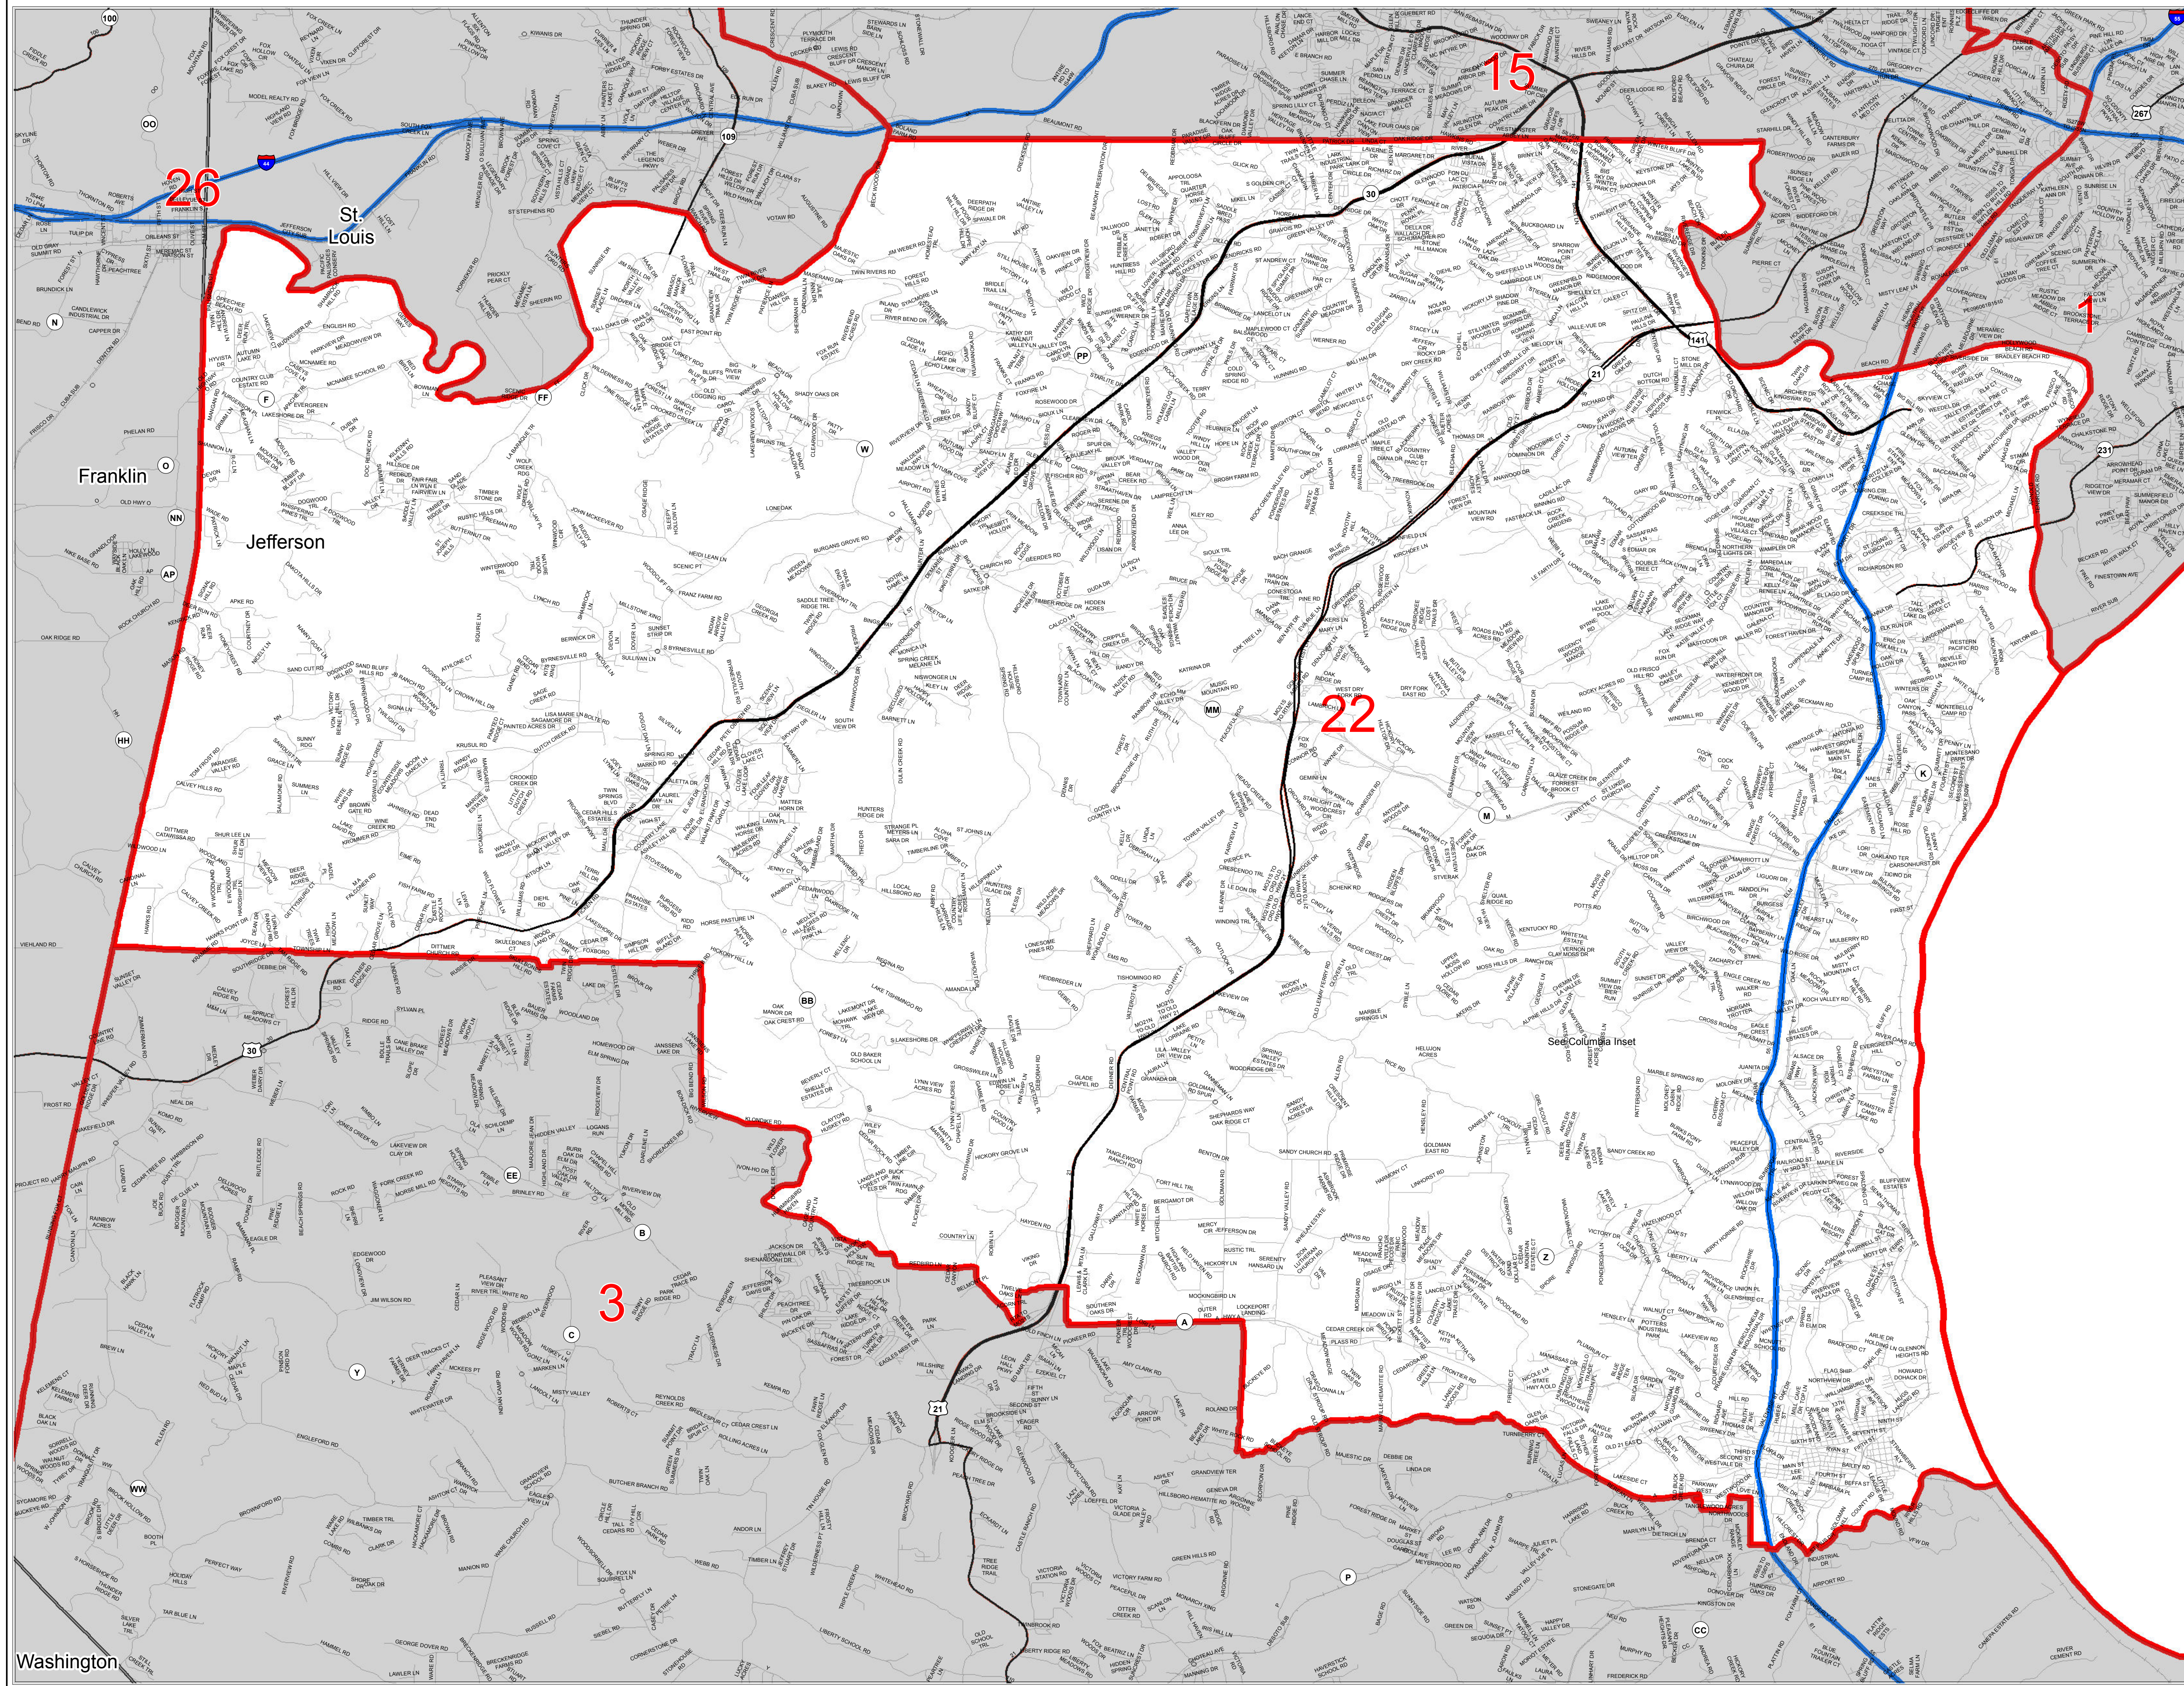

# Missouri Senate District Number 22

District 22

Map Sheet Extent

Legend:

- Town
- Senate District
- Counties
- Area Outside of Featured Senate District

Note: \*Includes census designated places (CDPs).

Office of Administration  
2012

Washington