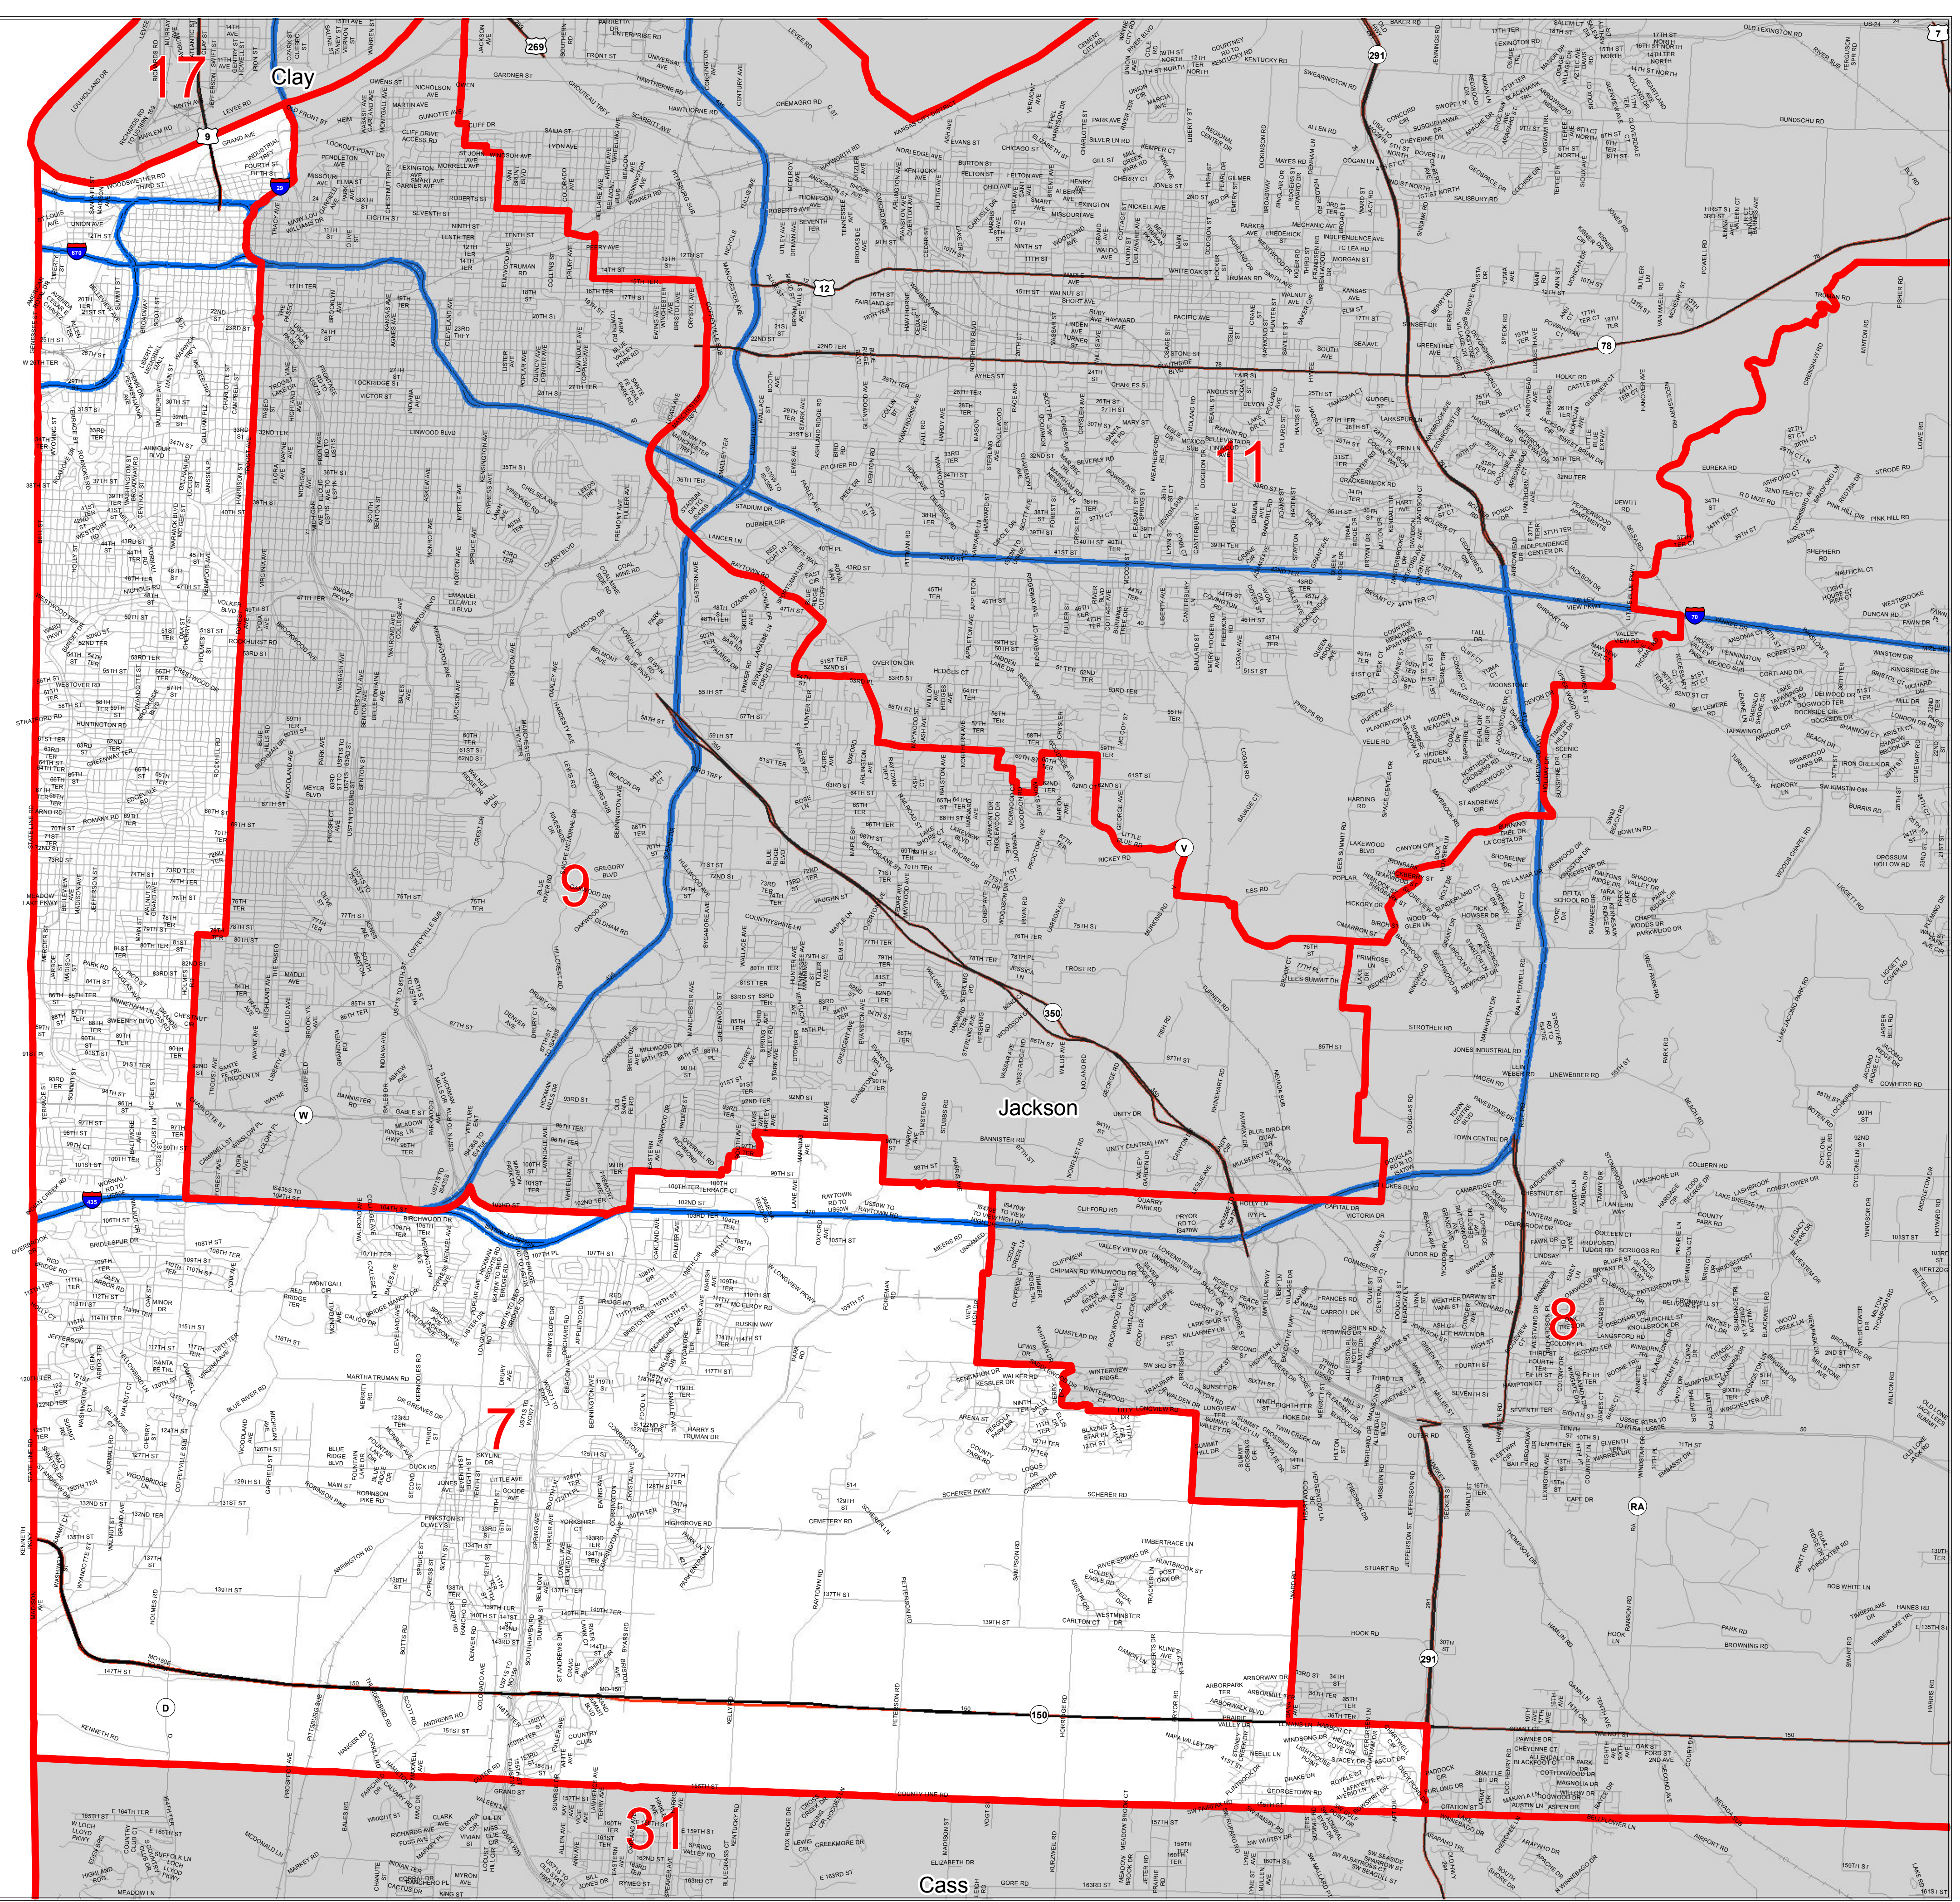

Missouri Senate District Number 7

District 7

Map Sheet Extent

- Counties
 - Senate District
 - Mississippi River
 - Area Outside of Featured Senate District
- Note: *Includes census designated places (CDPs).