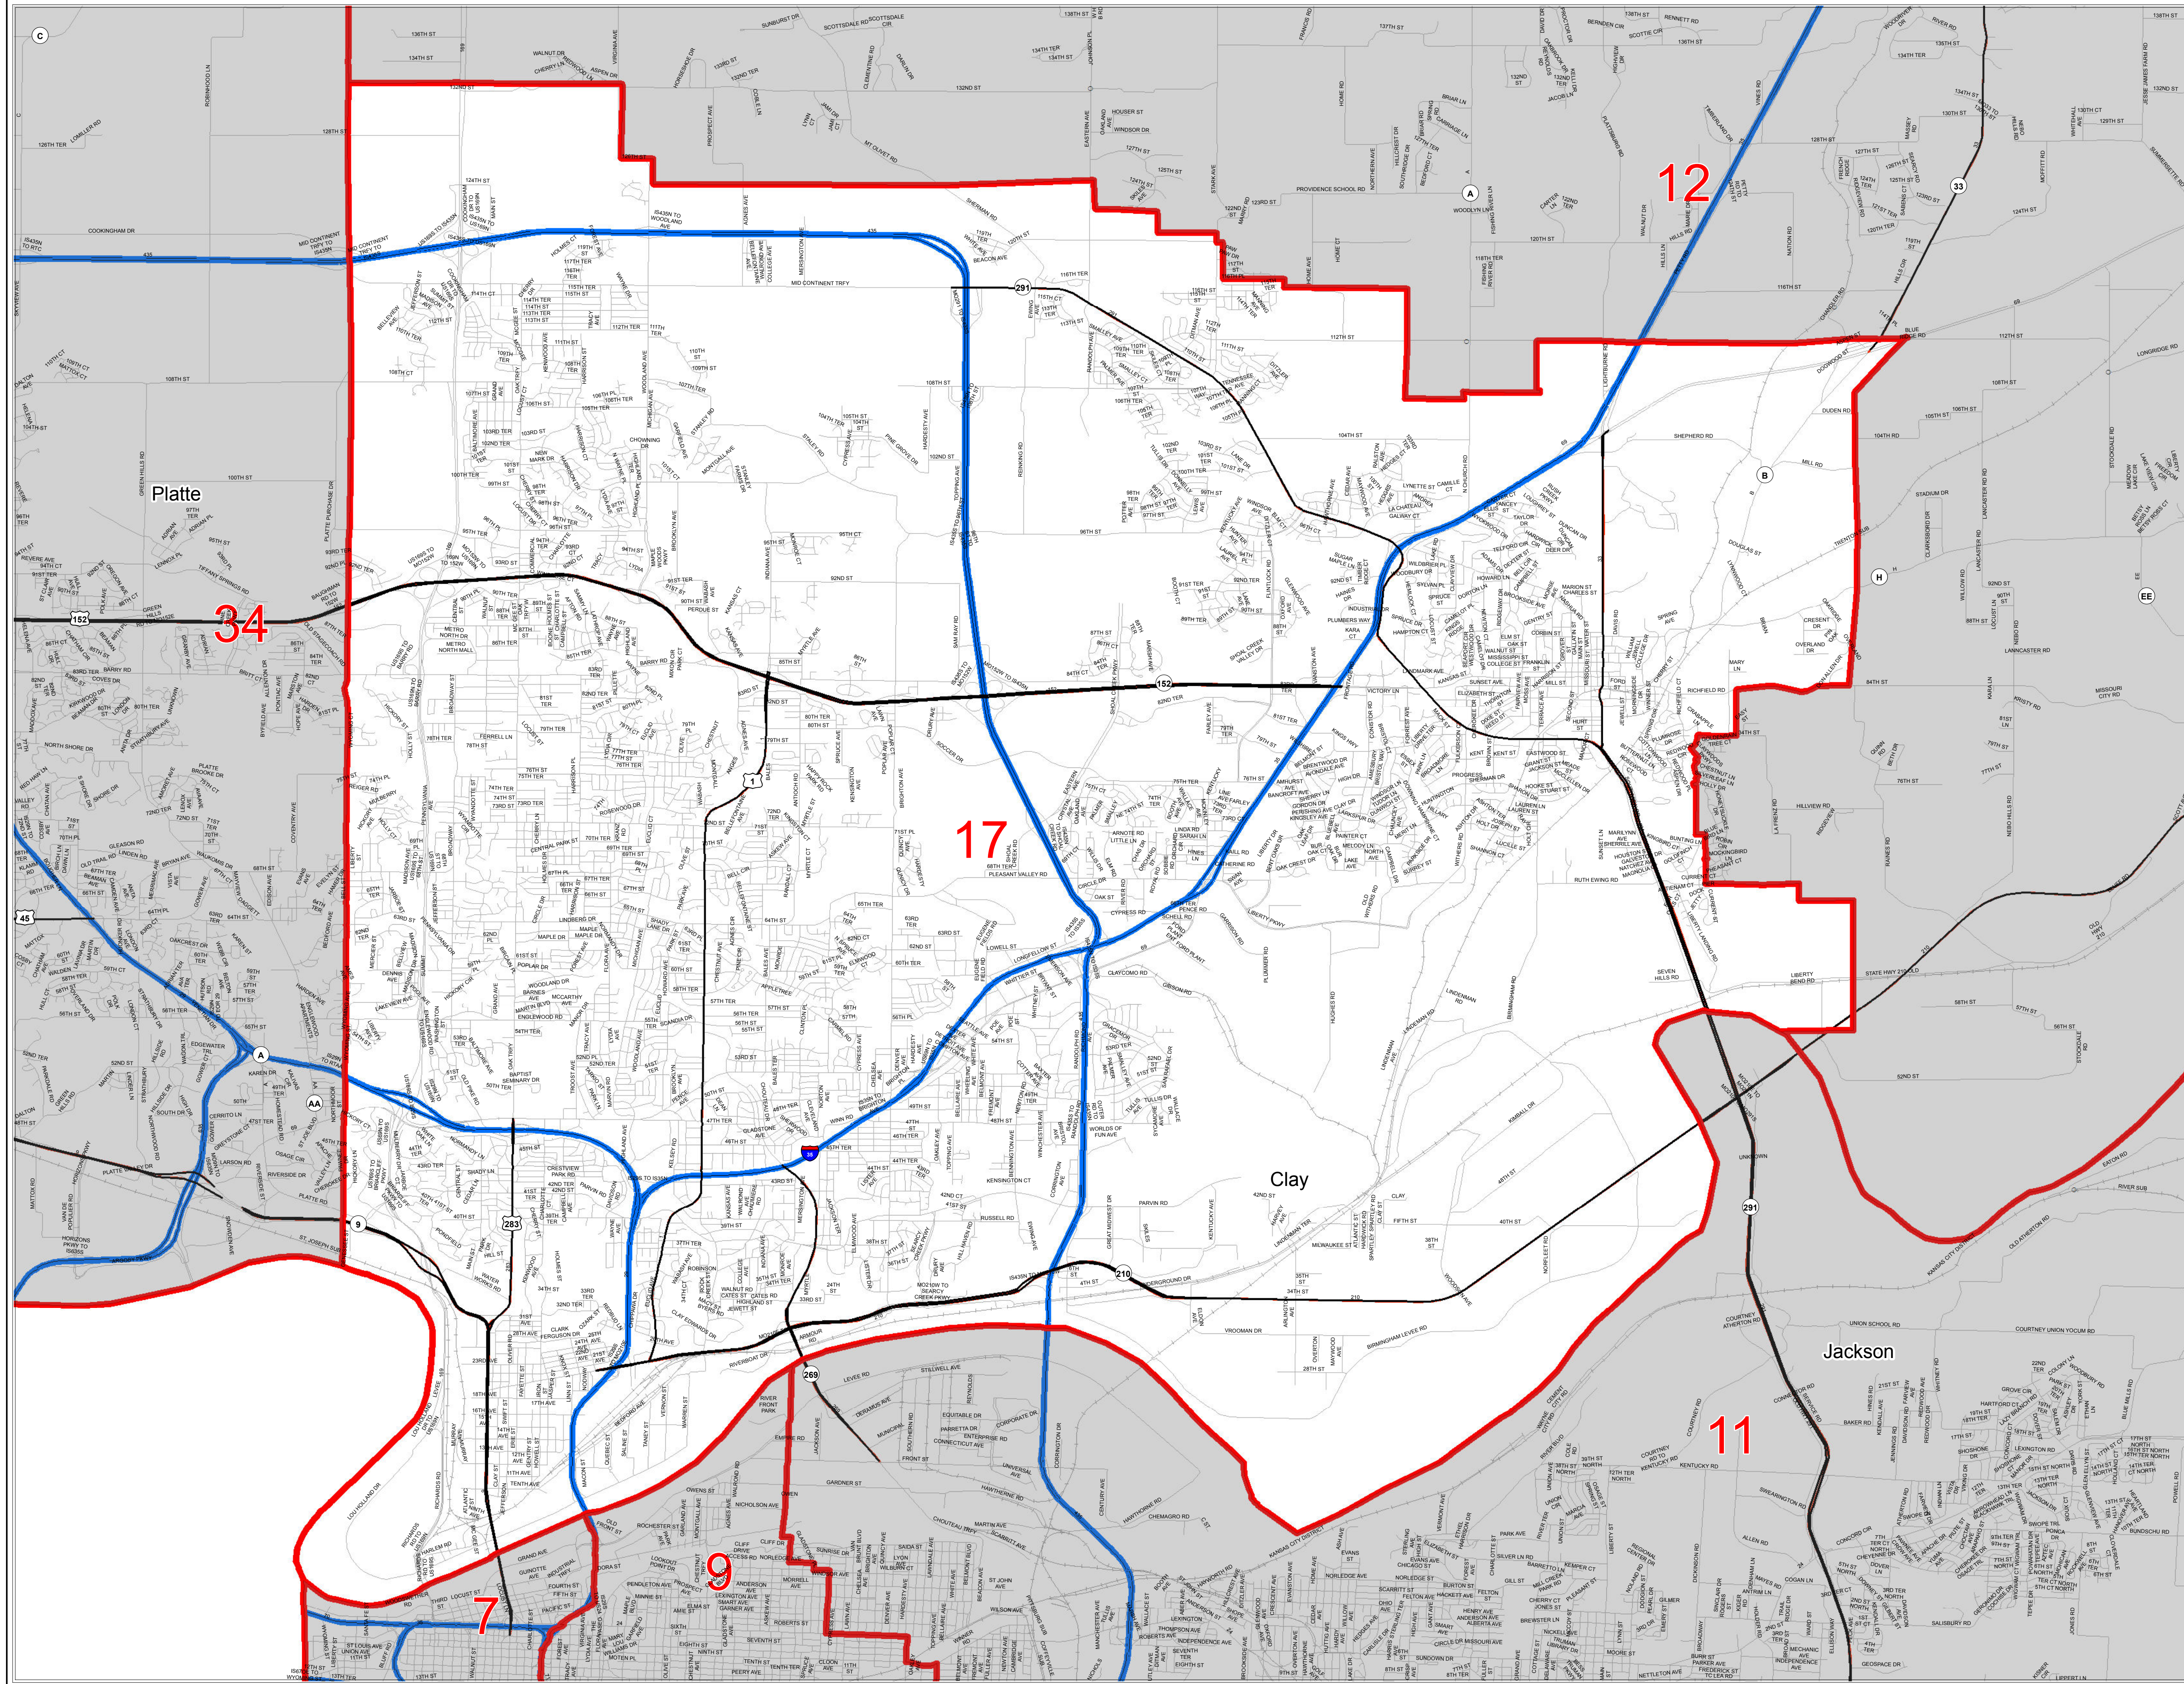

# Missouri Senate District Number 17

District 17

Map Sheet Extent

Legend:

- Counties
- Senate District
- Mississippi River
- Area Outside of Featured Senate District

Note: \*Includes census designated places (CDPs).