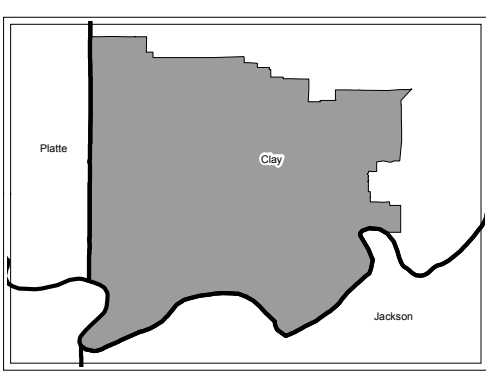

# Missouri Senate District Number 17

District 17

Map Sheet Extent

Legend:

- Counties
- Senate District
- Mississippi River
- Area Outside of Featured Senate District

Note: \*Includes census designated places (CDPs).