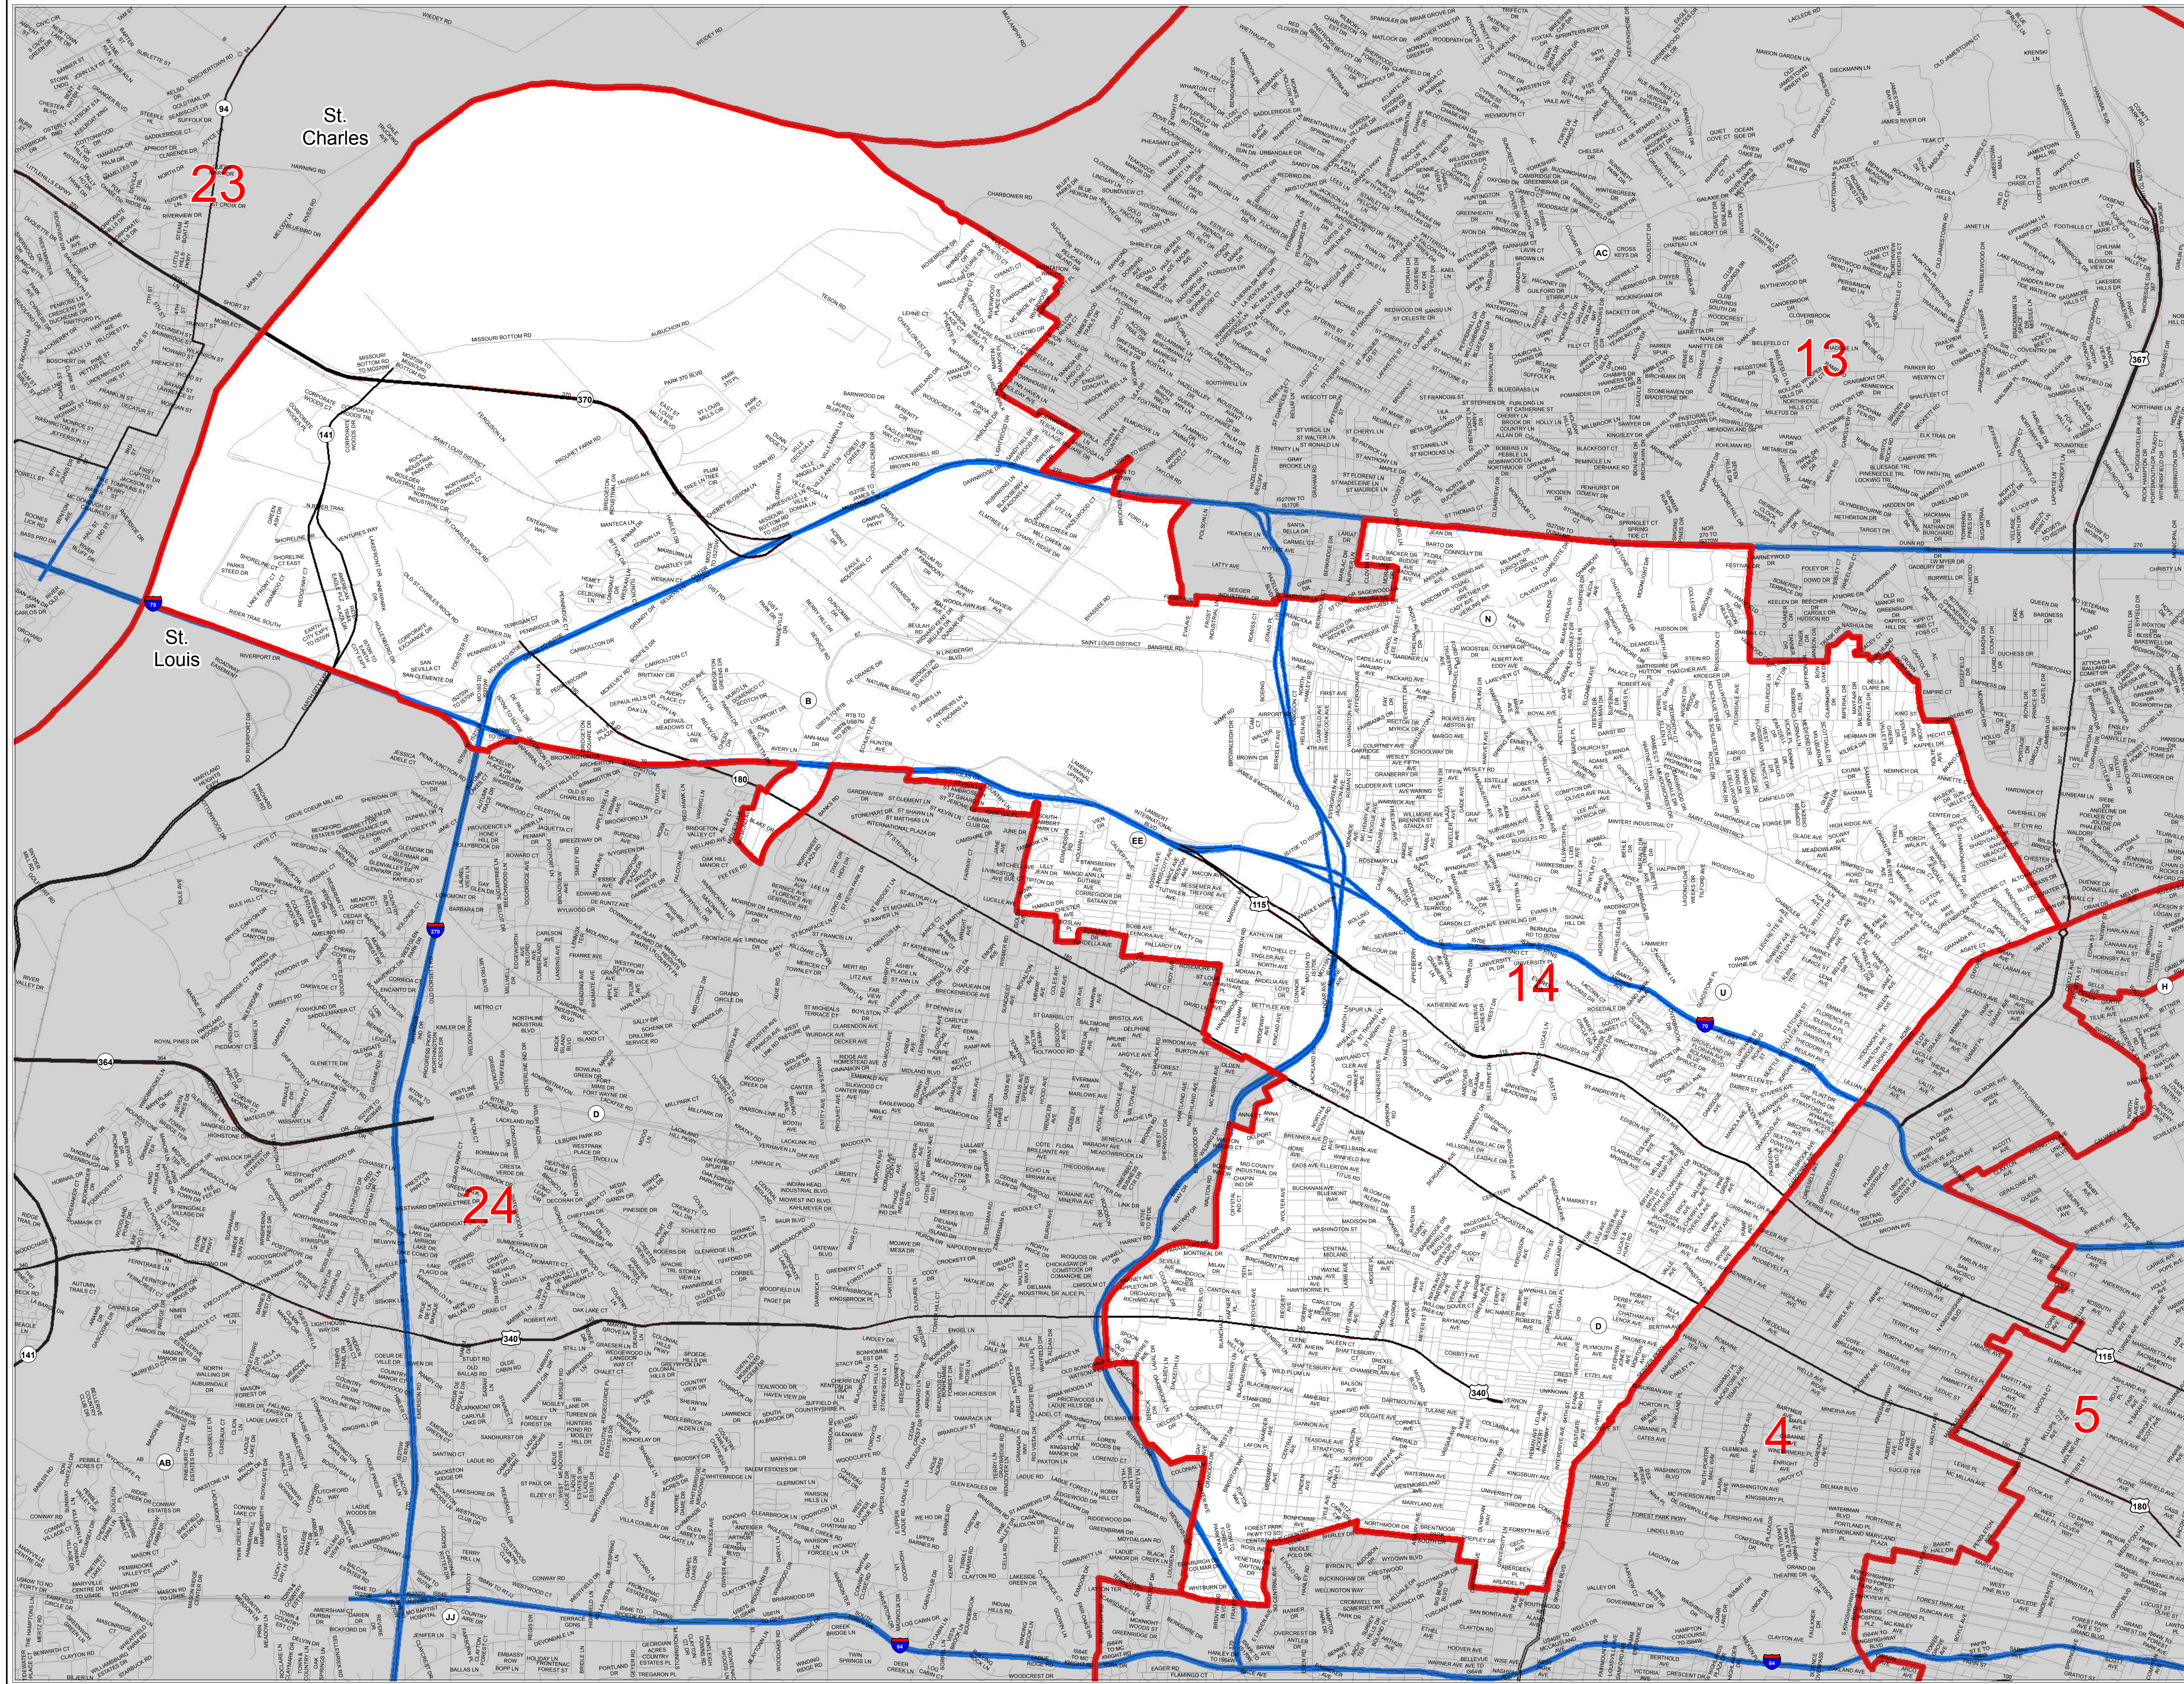

Missouri Senate District Number 14

District 14

Map Sheet Extent

- Town
 - Counties
 - Senate District
 - Mississippi River
 - Area Outside of Featured Senate District
- Note: *Includes census designated places (CDPs).