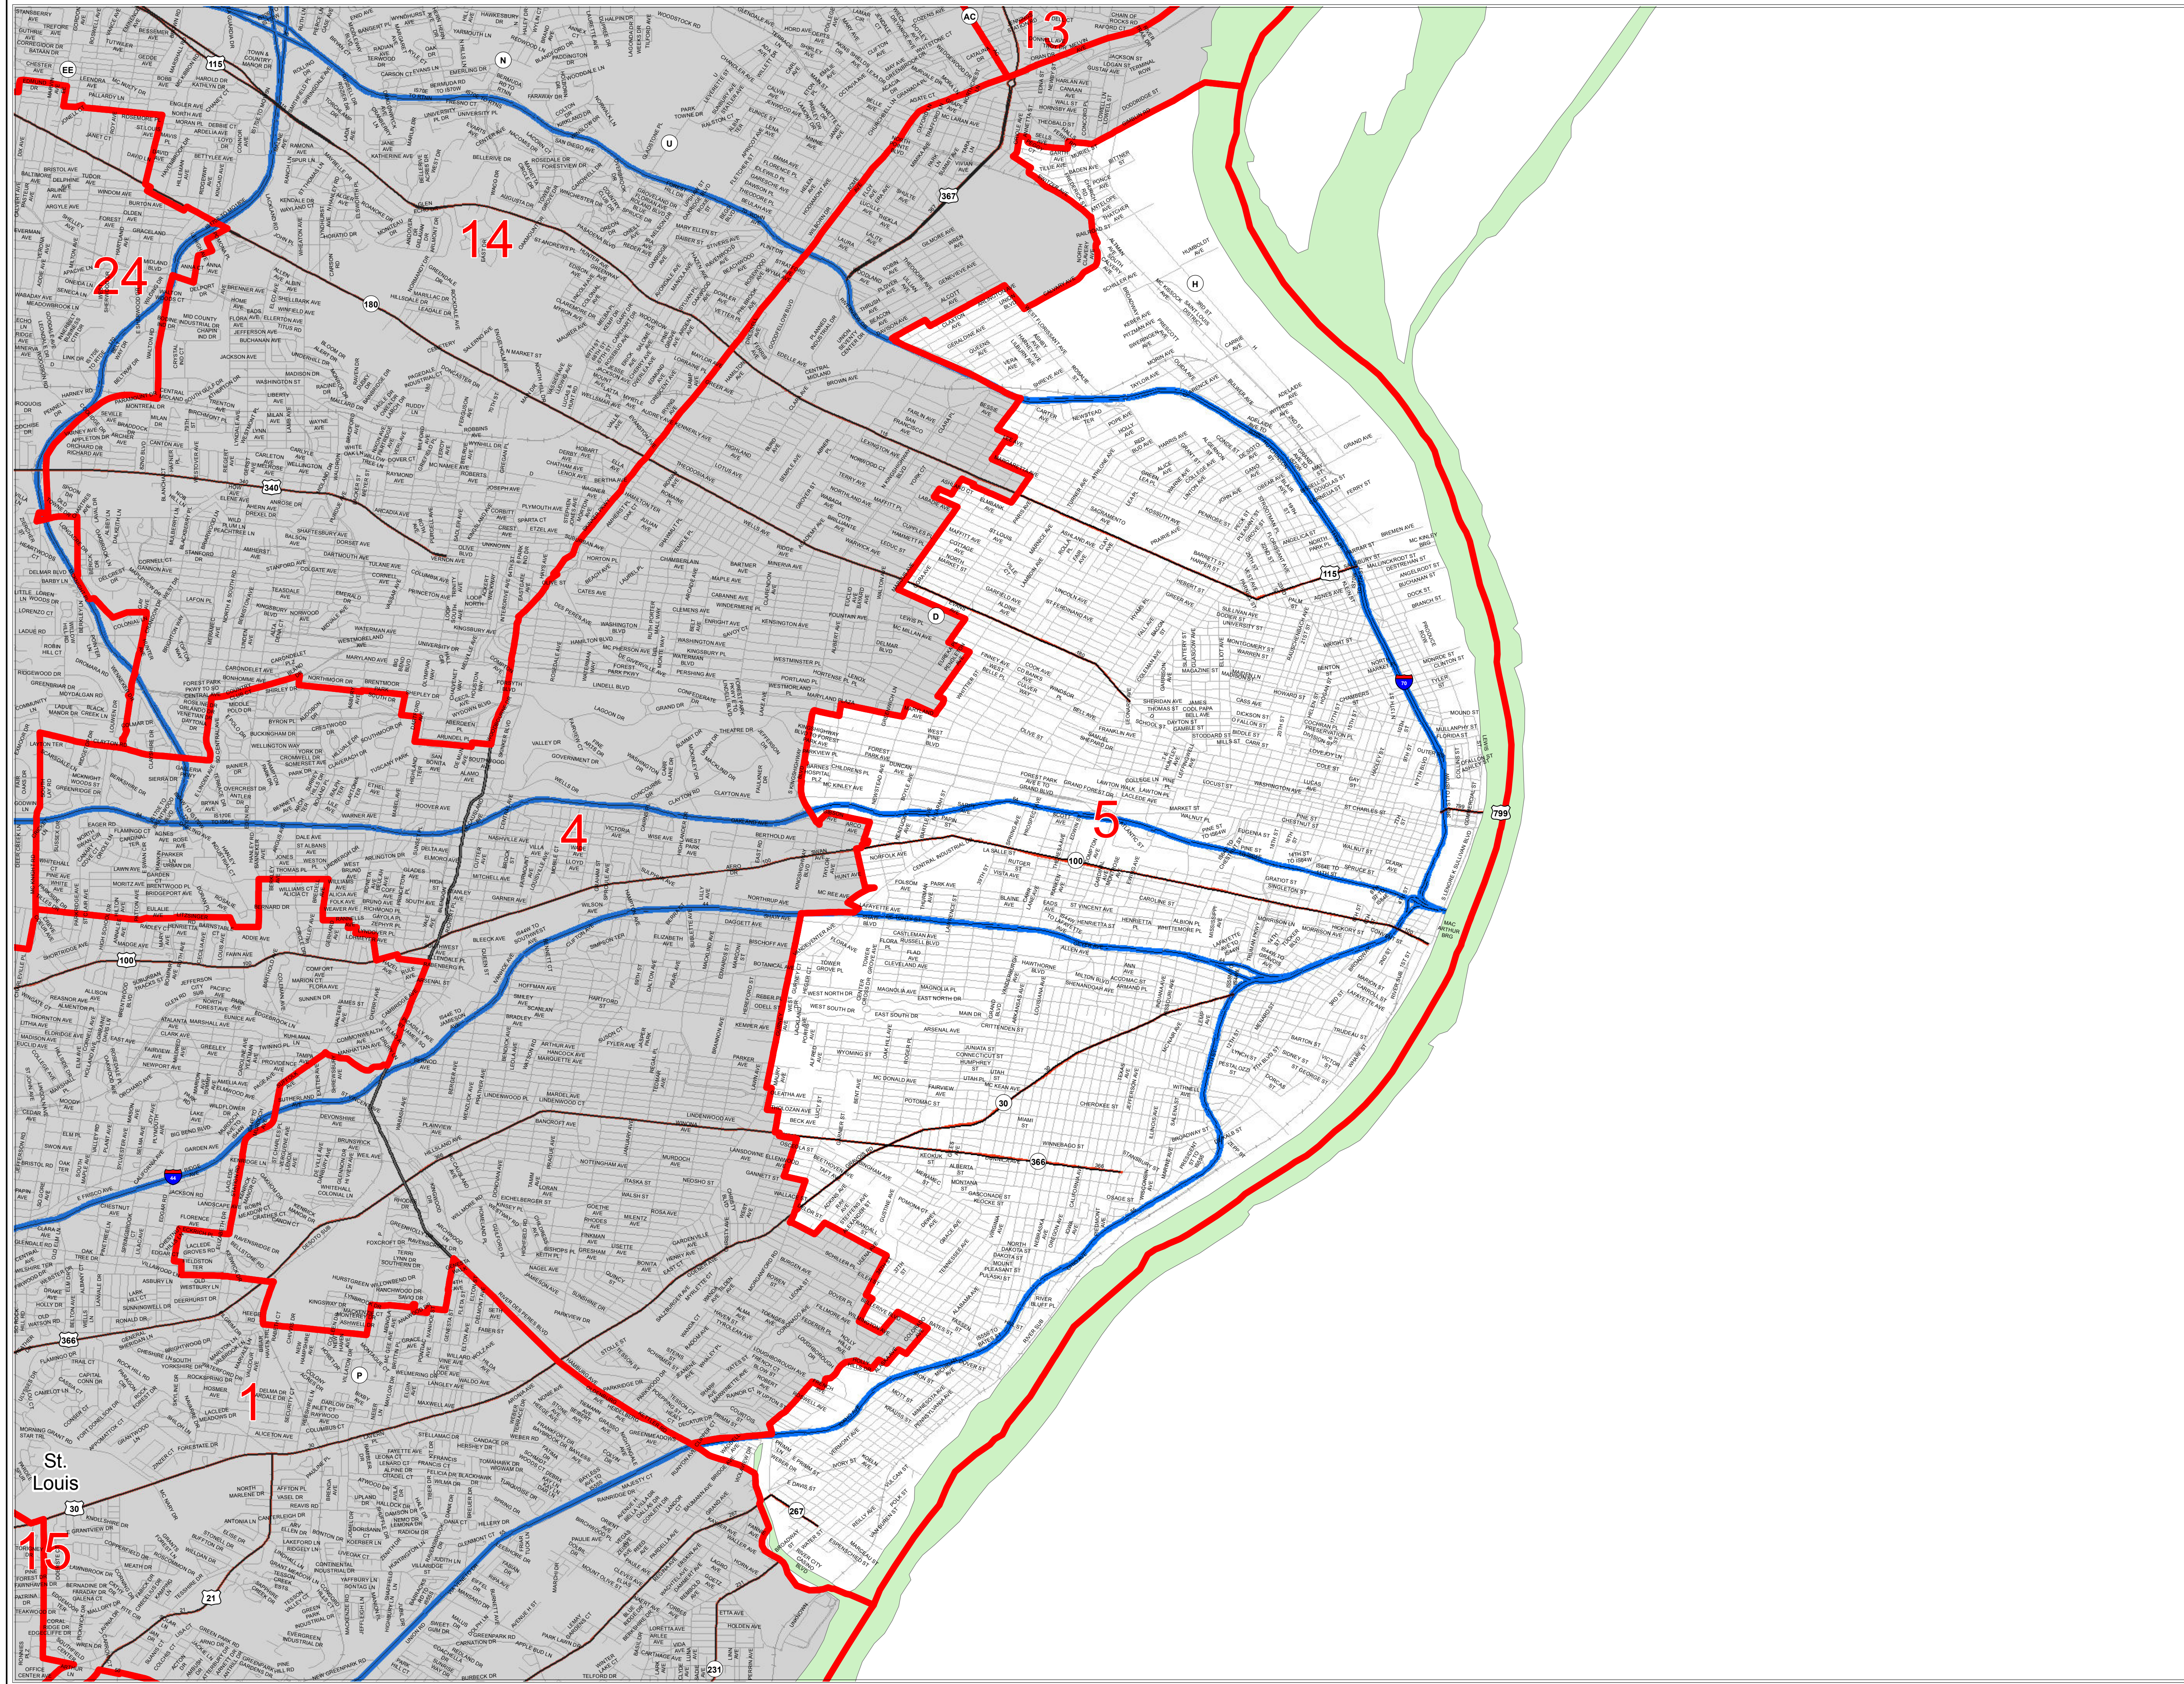

Missouri Senate District Number 5

District 5

Map Sheet Extent

Legend:

- Town
- Counties
- Senate District
- Mississippi River
- Area Outside of Featured Senate District

Note: *Includes census designated places (CDPs).