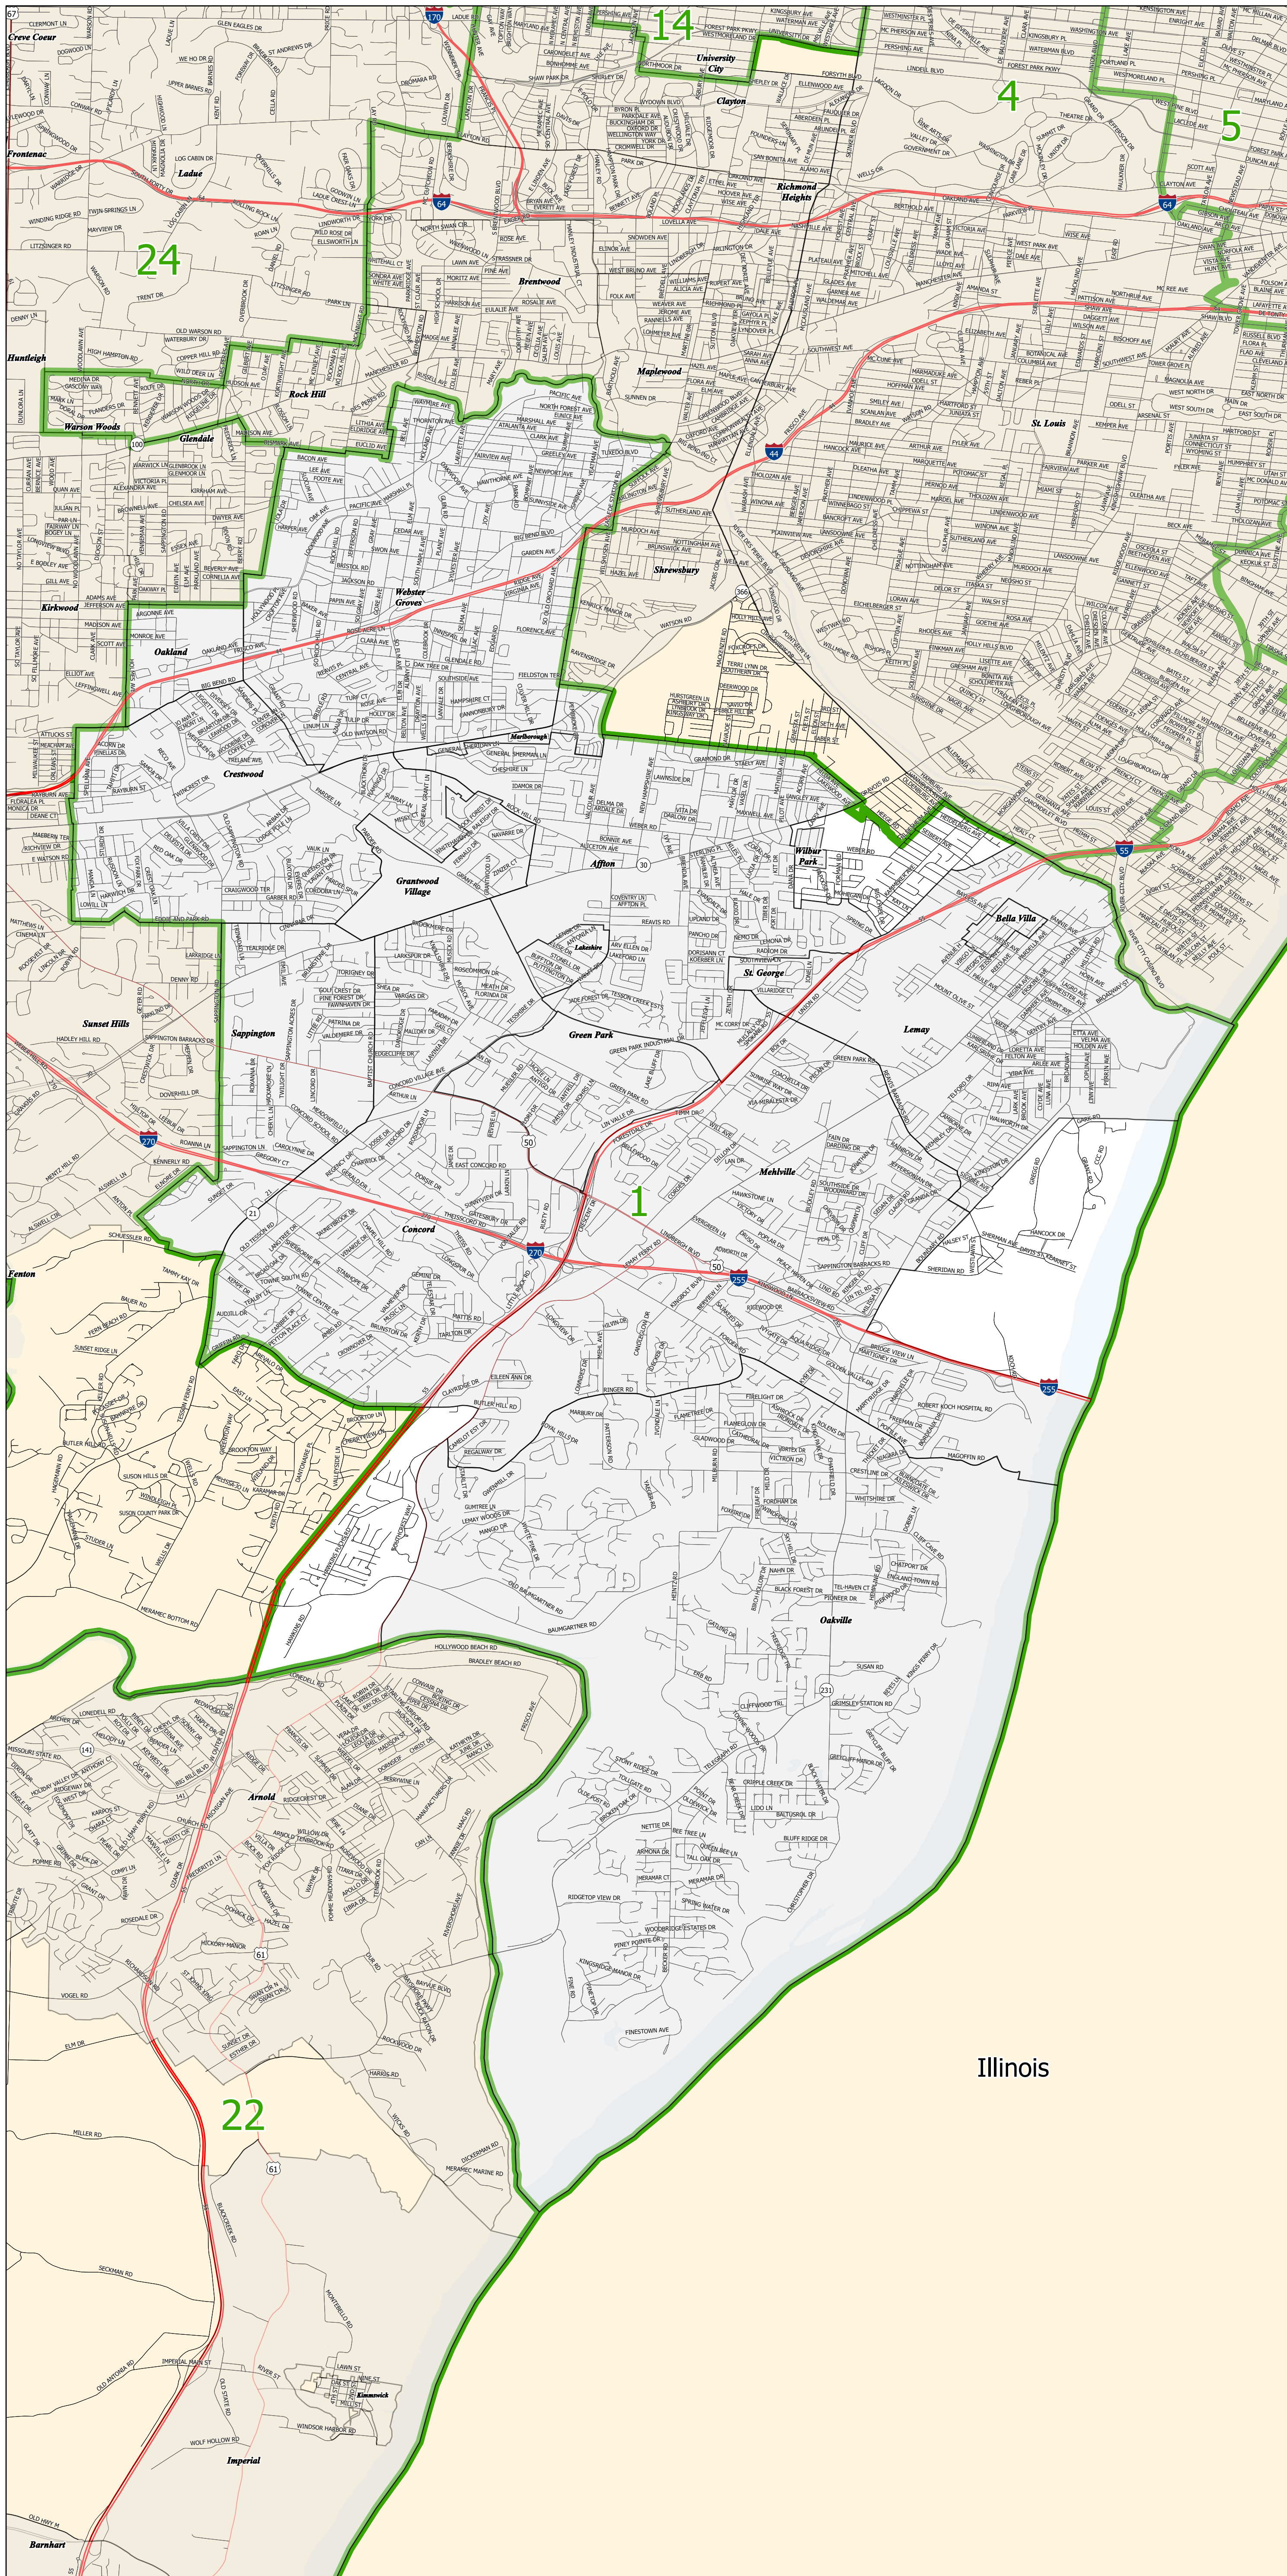

# Missouri Senate District 1

Area of Interest

District Extent

\* Includes Census Designated Places

Office of Administration  
Redistricting Office