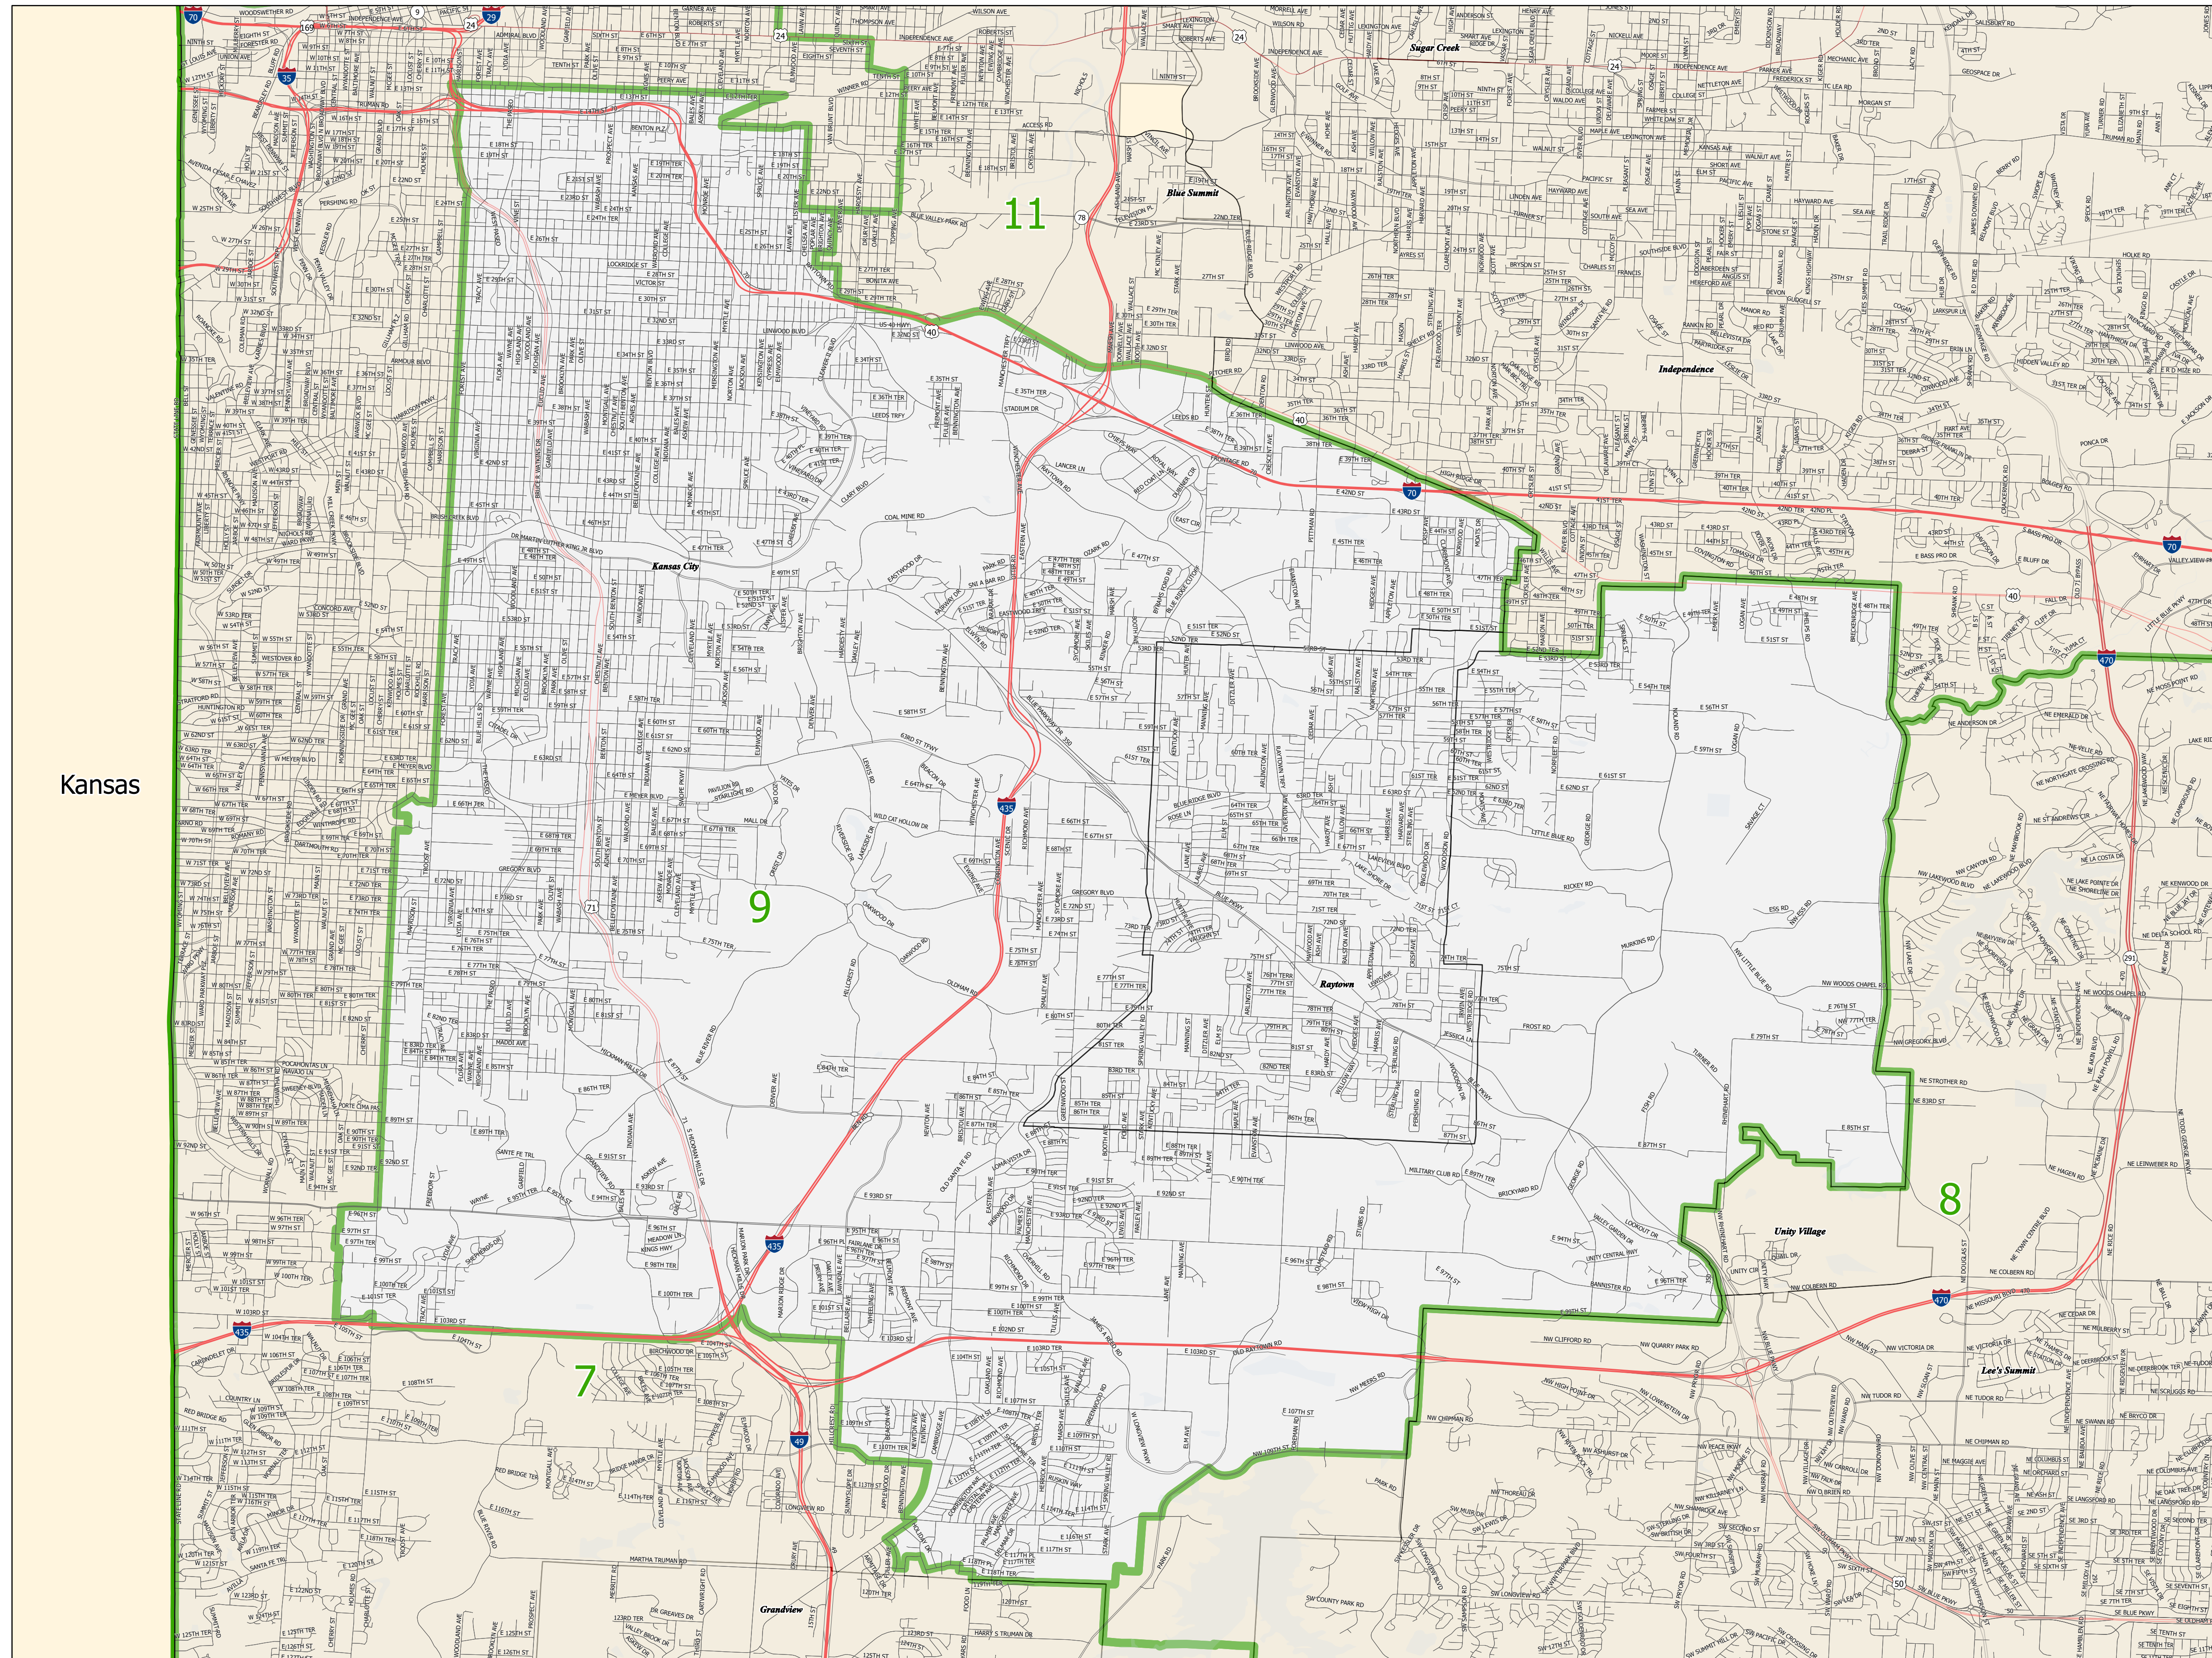

Missouri Senate District 9

Kansas

Area of Interest

District Extent

- ▬ Senate Districts
- Areas outside of District
- Incorporated Places*
- Counties
- Ⓜ MO Highways
- Ⓜ U.S. Highways
- Ⓜ Interstates
- Roads

*Includes Census Designated Places

Office of Administration
Redistricting Office